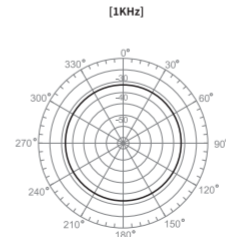

Directivity Figure

Maintenance

Avoid sudden drops. The device may fail to work after strong shocks, impacts, or excess stress.

Keep dry. The product isn' t water-proof. Malfunction, rust, and corrosion may occur and go beyond repair if soaked in water or exposed to high humidity.

Keep away from strong magnetic field. The strong static or magnetic field produced by devices such as radio transmitters leads to malfunction.

This product belongs to consumables and do not support one-year warranty.

If the product had failures or was wetted, do not use it until it is repaired by professionals.

Changes made to the specifications or designs may not be reflected in this manual.

Изготовитель: ГОДОКС Фото Эквипмент Ко., Лтд
Адрес: офис 1201, Джиншан Билдинг, №5033, Шеннан Ист Роуд, Луоуху Дистрикт, Шеньчжень Сити, Китай 518001.
Телефон +86-755-25726373
Импортер на территории Евразийского экономического союза: ООО "Наблюдательные приборы", 197198, г. Санкт-Петербург, ул. Малая Пушкарская, д. 4-6, лит. А, пом. 2Н. Телефон +7 (812) 498-48-88
Изделие прошло сертификацию на территории РФ. Предприятие-изготовитель сертифицировано в международной системе менеджмента качества ISO 9001.